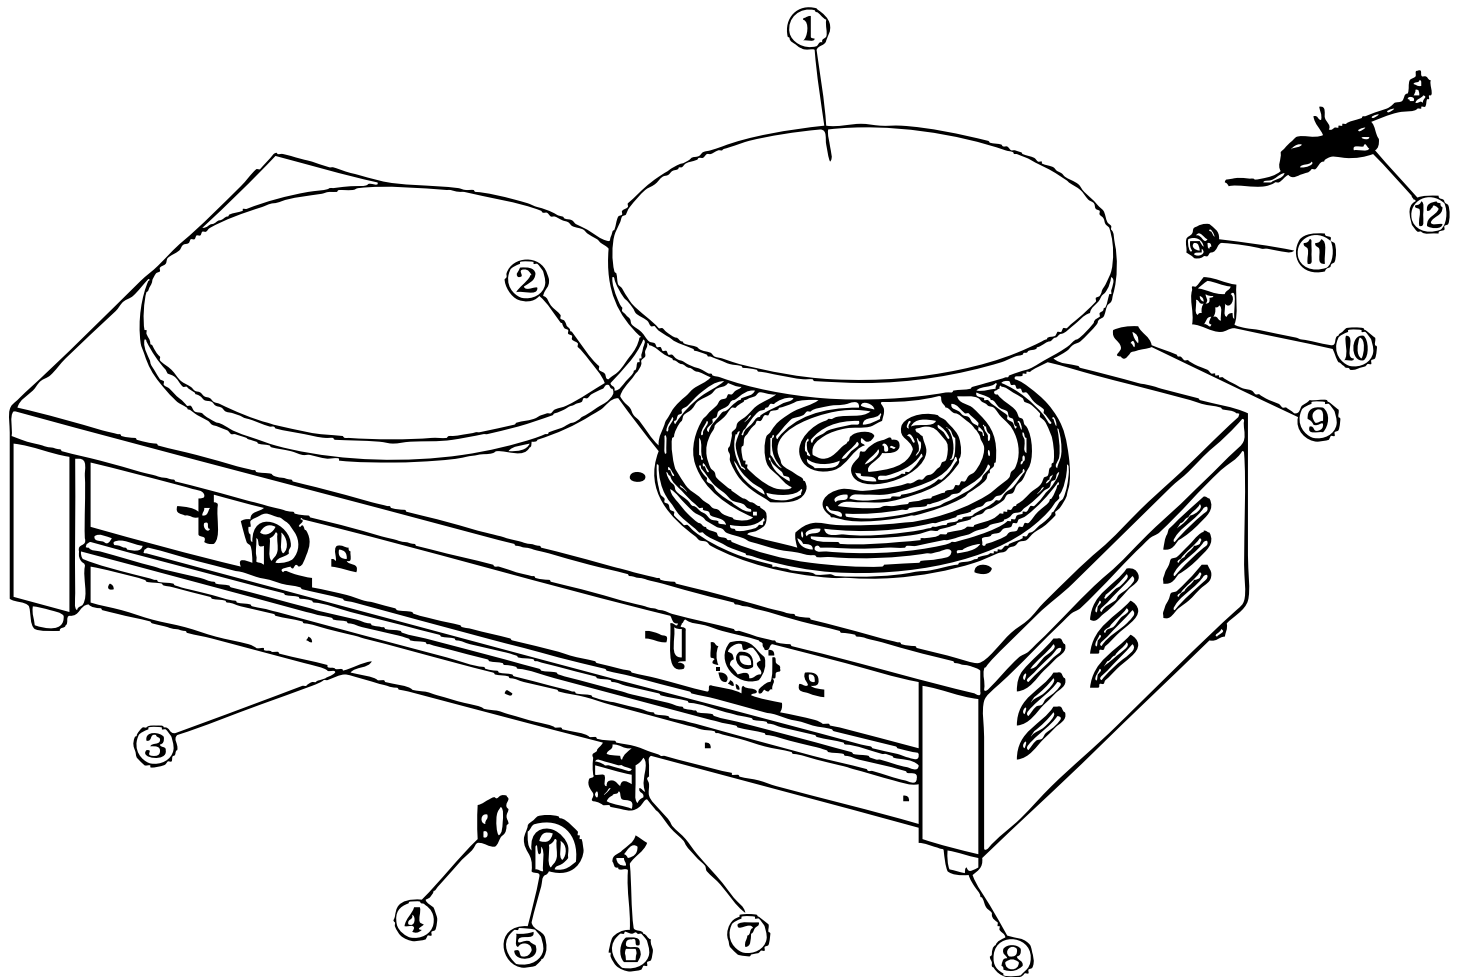

# Parts Breakdown

Model CE-CN-0400D 47390

# Parts Breakdown

---

## Model CE-CN-0400D 47390

Item No.	Description	Position	Item No.	Description	Position	Item No.	Description	Position
AN826	Cooking Plate for 47390	1	61916	Timer and Thermostat Knob for 47390	5	AN831	Temperature Limiter for 47390	9
AN827	Heating Element for 47390	2	AN828	Heating Indication Light for 47390	6	AN786	Terminal for 47390	10
AN834	Crumb Tray for 47390	3	AN829	Thermostat for 47390	7	AN785	Power Cord for 47390	11
61915	Switch for 47390	4	AN830	Feet for 47390	8	AN832	Power Cord for 47390	12